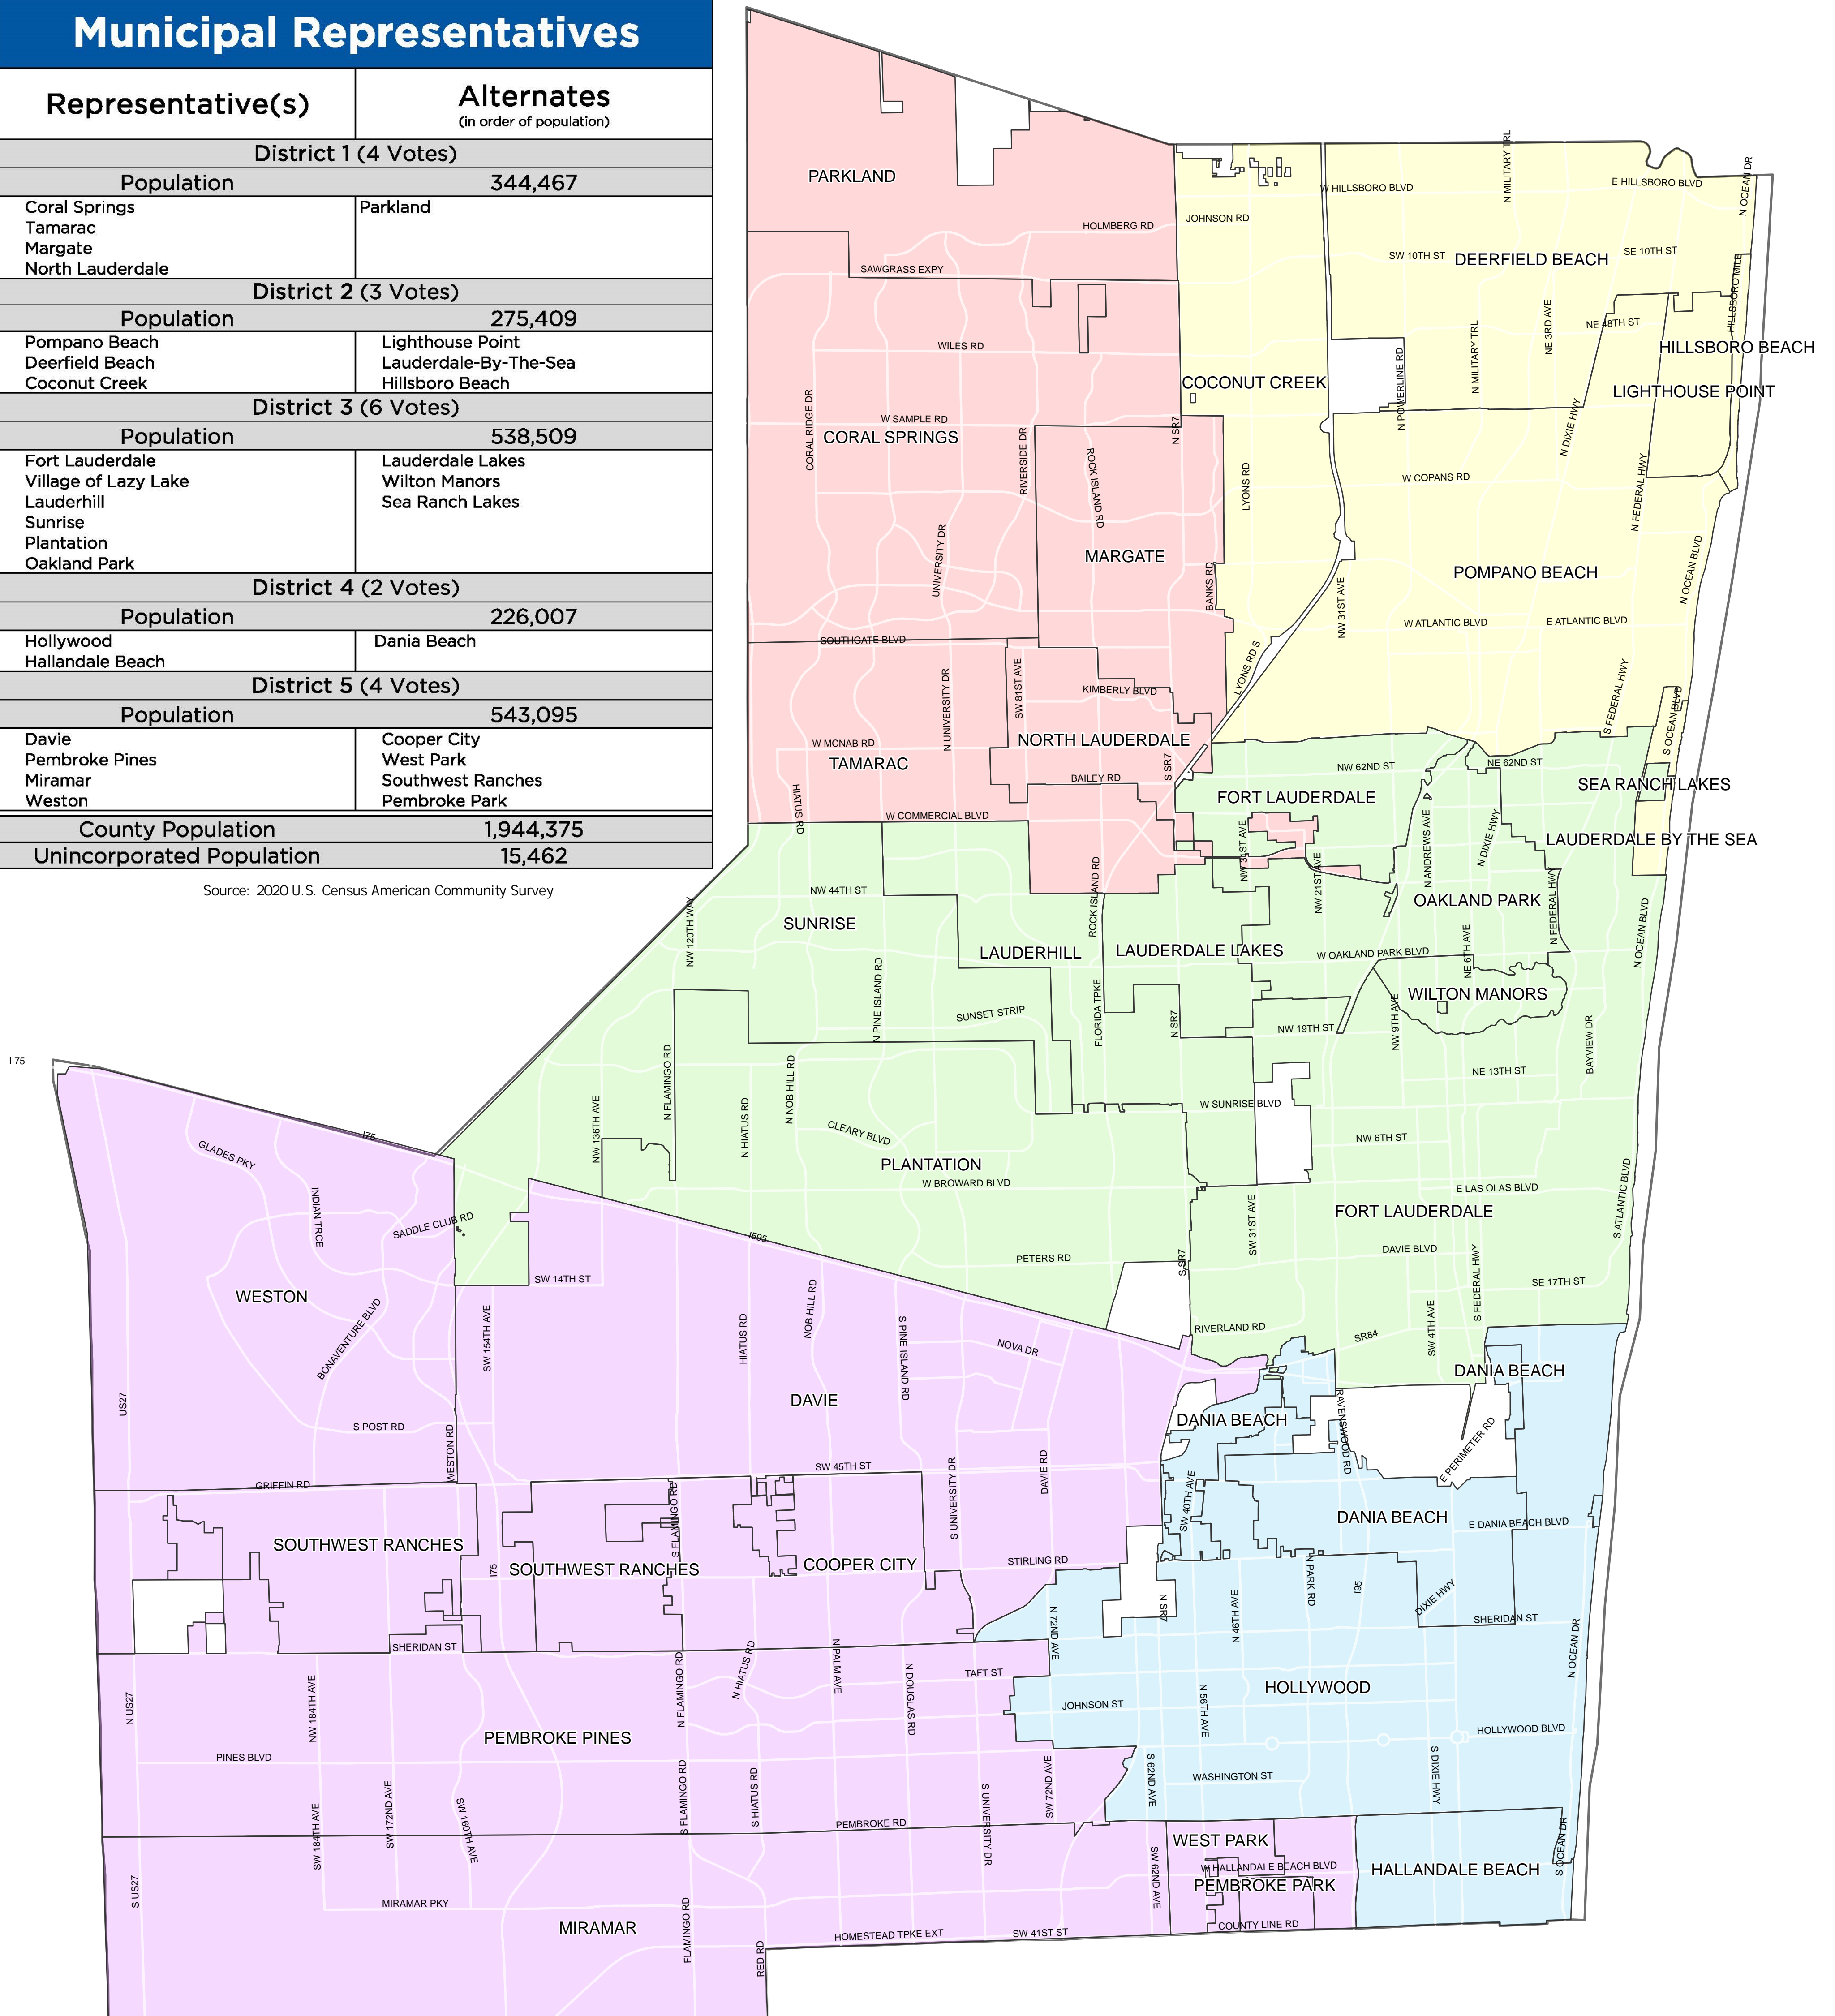

MPO Districts

December 2022

Municipal Representatives

Representative(s)	Alternates (in order of population)
District 1 (4 Votes)	
Population	344,467
Coral Springs Tamarac Margate North Lauderdale	Parkland
District 2 (3 Votes)	
Population	275,409
Pompano Beach Deerfield Beach Coconut Creek	Lighthouse Point Lauderdale-By-The-Sea Hillsboro Beach
District 3 (6 Votes)	
Population	538,509
Fort Lauderdale Village of Lazy Lake Lauderhill Sunrise Plantation Oakland Park	Lauderdale Lakes Wilton Manors Sea Ranch Lakes
District 4 (2 Votes)	
Population	226,007
Hollywood Hallandale Beach	Dania Beach
District 5 (4 Votes)	
Population	543,095
Davie Pembroke Pines Miramar Weston	Cooper City West Park Southwest Ranches Pembroke Park
County Population	1,944,375
Unincorporated Population	15,462

Source: 2020 U.S. Census American Community Survey

Legend

- District 1
- District 2
- District 3
- District 4
- District 5
- Unincorporated/Tribal Lands

Source:
Broward MPO
File Name:
MPO_Districts_2022.mxd

Map Date: Dec 20, 2022
Image Date: N/A
Created by: Roger Miranda