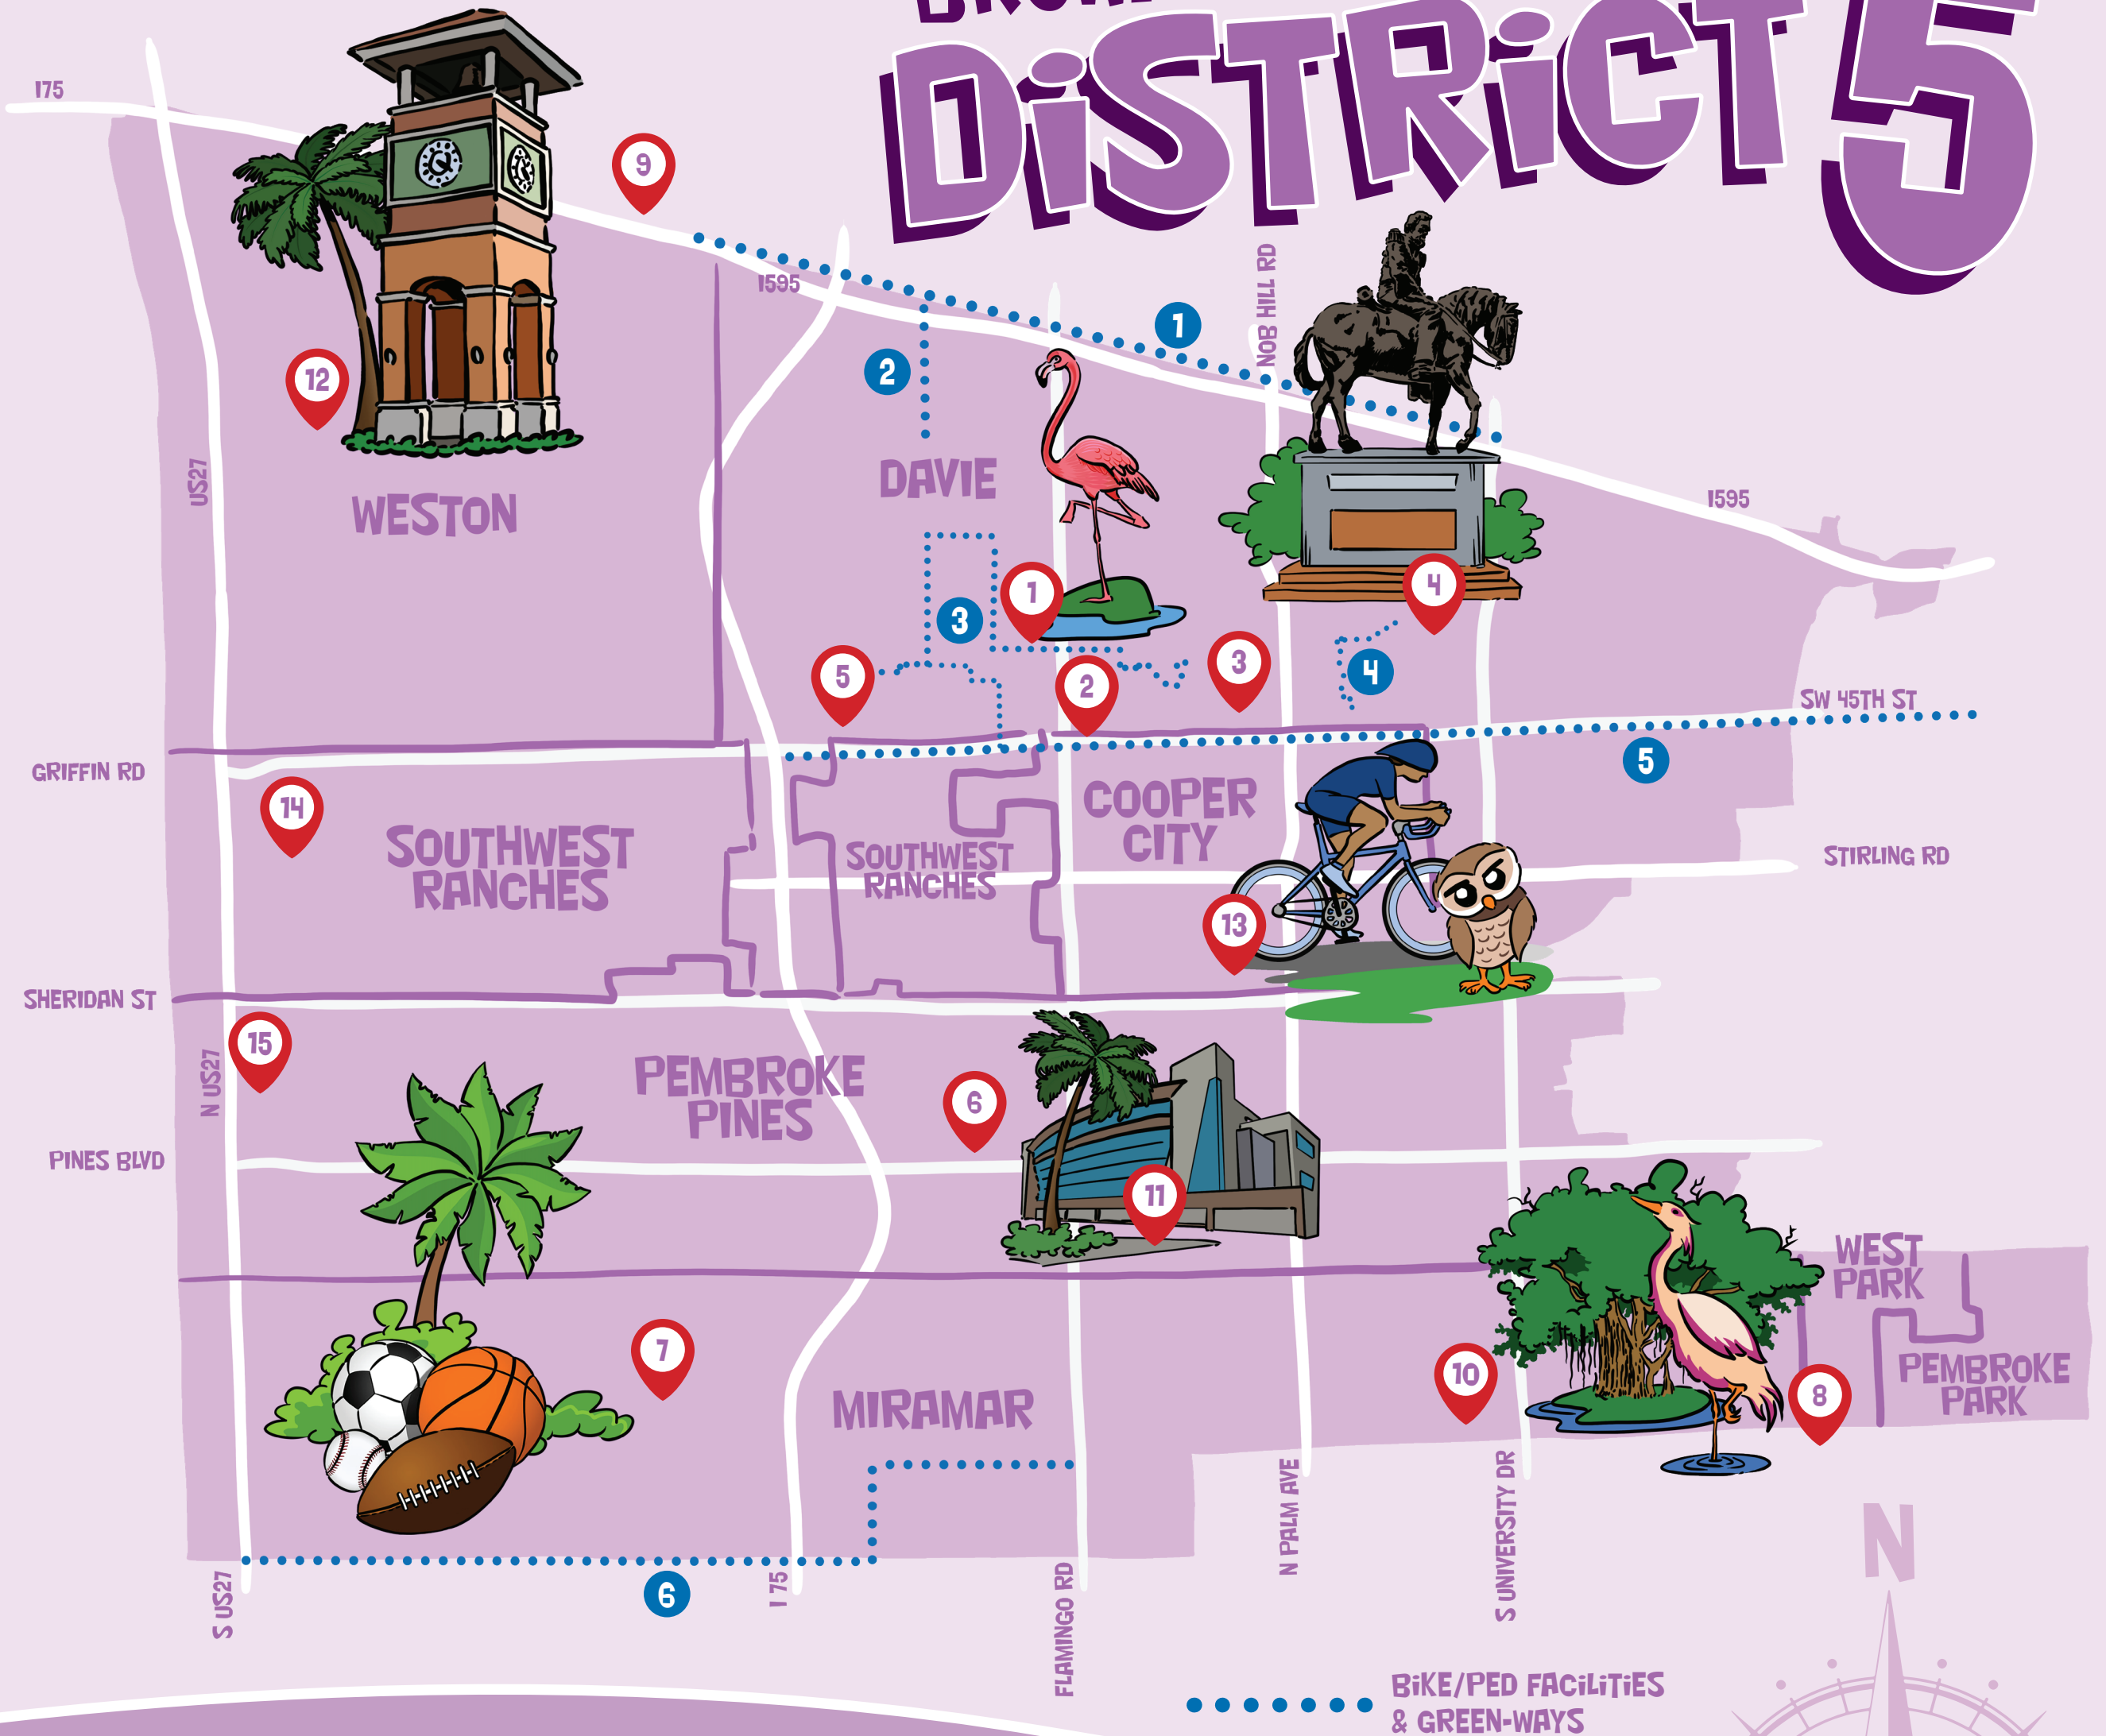

BROWARD MPO DISTRICT 5

1. Flamingo Gardens
2. Robbins Preserve Park
3. Tree Tops Park
4. Statue of Major Lauderdale Pine Island Ridge
5. Vista View Park
6. C.B. Smith Park
7. Miramar Regional Park
8. Snake Warrior Island Natural Area
9. Markham Park
10. Miramar Pineland Park
11. City Hall Pembroke Pines
12. Weston Bell Tower
13. Brian Piccolo Park Velodrome
14. Frontier Trails Park
15. Chapel Trail Nature Preserve

BIKE/PED FACILITIES & GREEN-WAYS

- 1 New river greenway
- 2 SW 130 Ave conventional bike lanes
- 3 Robbins Vista View Trail
- 4 Pine Island Trail
- 5 Linear Park Trail - Griffin Rd
- 6 C9 - Snake Creek Canal Trail