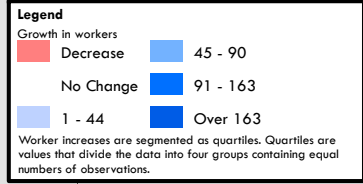

See
INSET
MAP

Broward MPO | April 26, 2013

This product is for informational purposes only and may not have been prepared for, or be suitable for legal, engineering, or surveying purposes. Users of this information should review or consult the primary data and sources to ascertain the usability of the information. The Broward MPO assumes no liability for improper use.

Source: Broward MPO