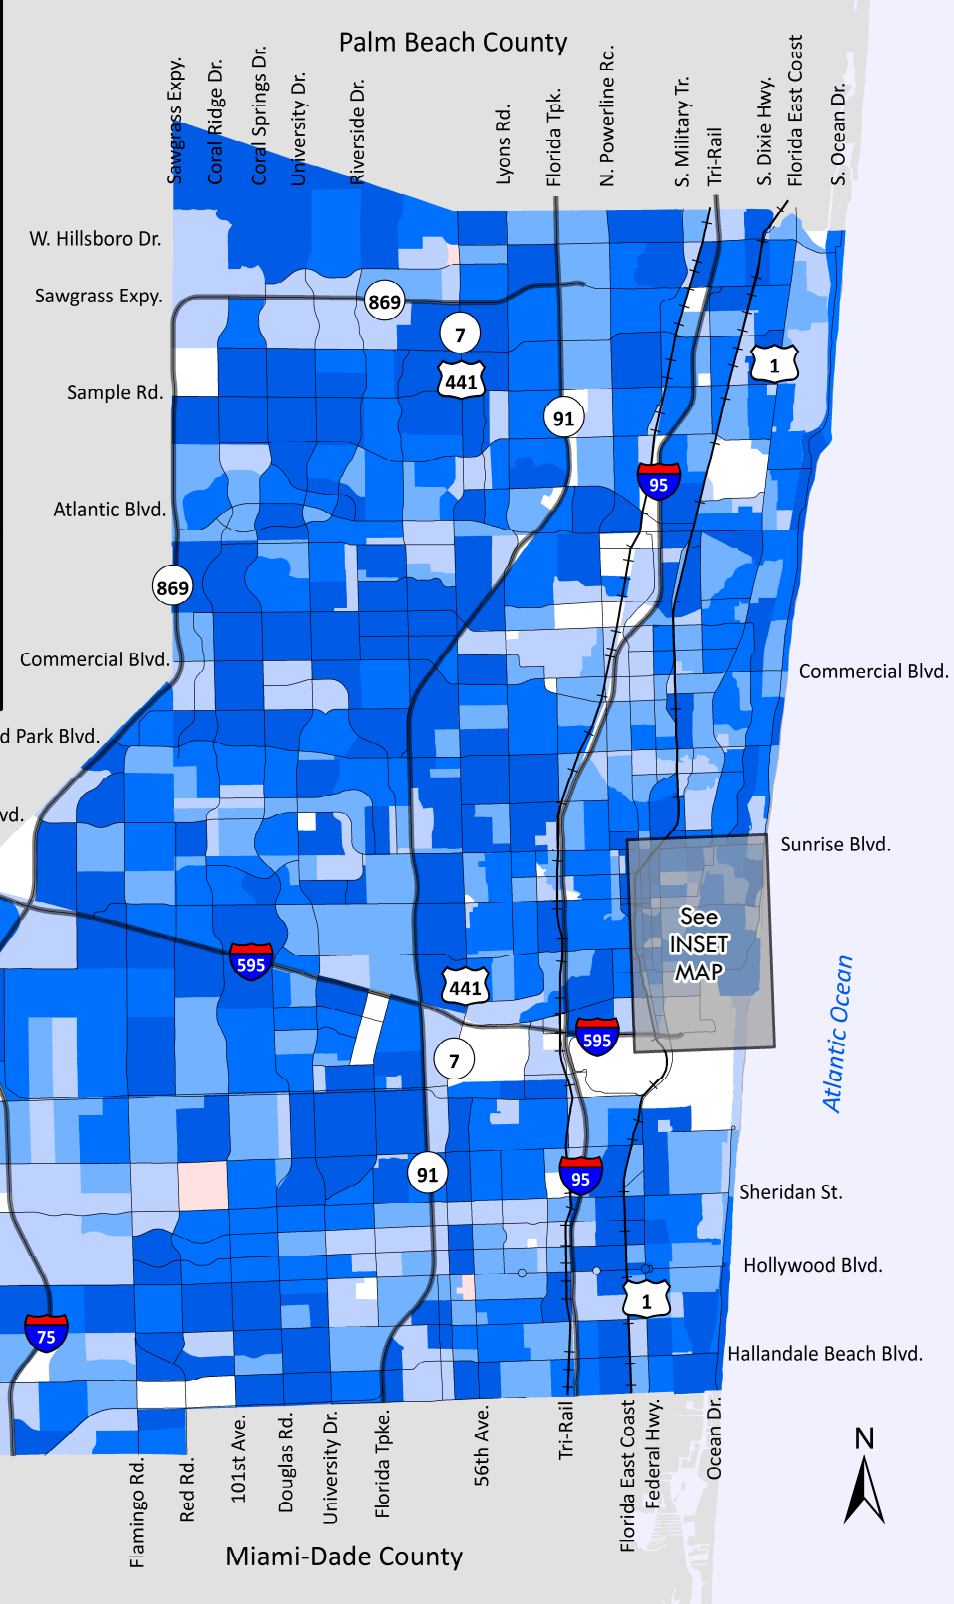

Source: Broward MPO

Trends and Performance
Growth in Total Population, 2010 to 2040

move people • create jobs • strengthen communities

Broward MPO | April 26, 2013

This product is for informational purposes only and may not have been prepared for, or be suitable for legal, engineering, or surveying purposes. Users of this information should review or consult the primary data and sources to ascertain the usability of the information. The Broward MPO assumes no liability for improper use.