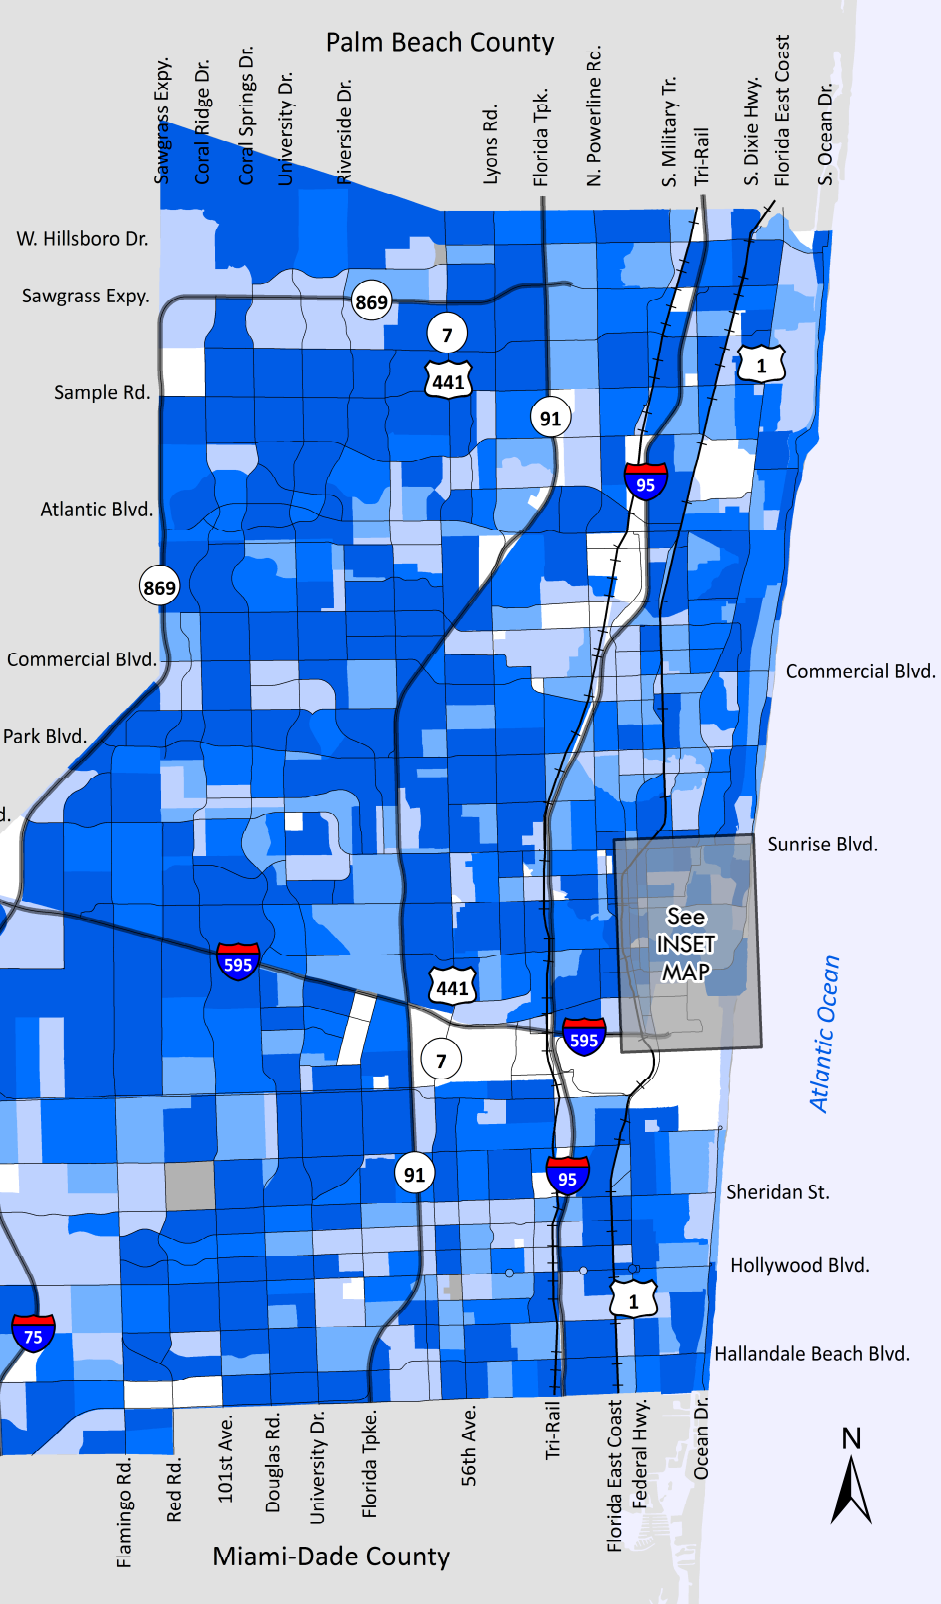

See
INSET
MAP

Broward MPO | April 26, 2013

This product is for informational purposes only and may not have been prepared for, or be suitable for legal, engineering, or surveying purposes. Users of this information should review or consult the primary data and sources to ascertain the usability of the information. The Broward MPO assumes no liability for improper use.

Source: Broward MPO