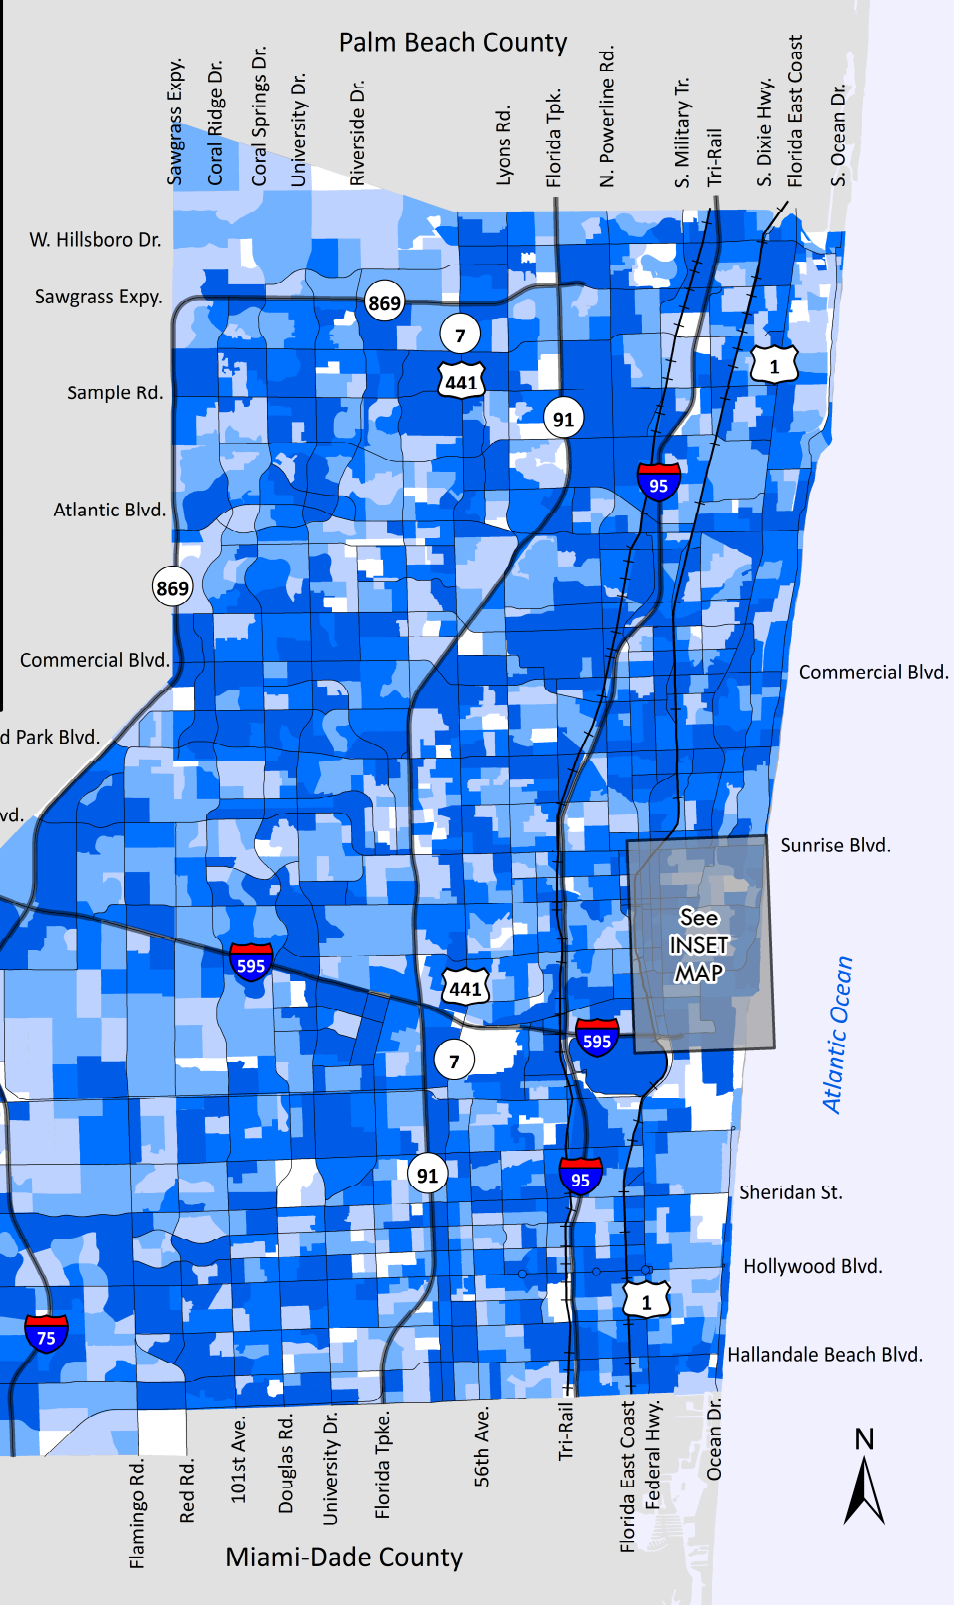

Broward MPO | April 26, 2013

This product is for informational purposes only and may not have been prepared for, or be suitable for legal, engineering, or surveying purposes. Users of this information should review or consult the primary data and sources to ascertain the usability of the information. The Broward MPO assumes no liability for improper use.

Source: Broward MPO

Trends and Performance
Growth in Employment, 2010 to 2040