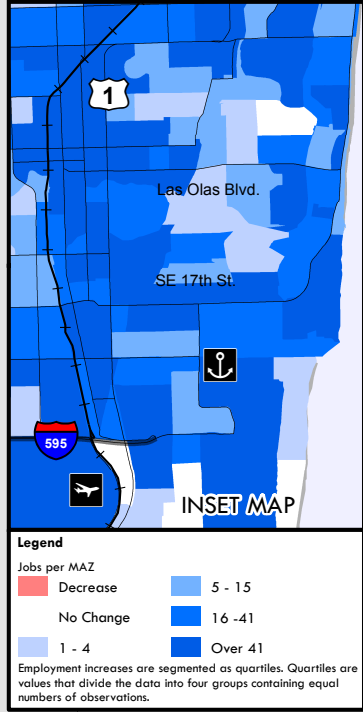

Broward MPO | April 26, 2013

This product is for informational purposes only and may not have been prepared for, or be suitable for legal, engineering, or surveying purposes. Users of this information should review or consult the primary data and sources to ascertain the usability of the information. The Broward MPO assumes no liability for improper use.

Source: Broward MPO

Trends and Performance
Growth in Employment, 2010 to 2040